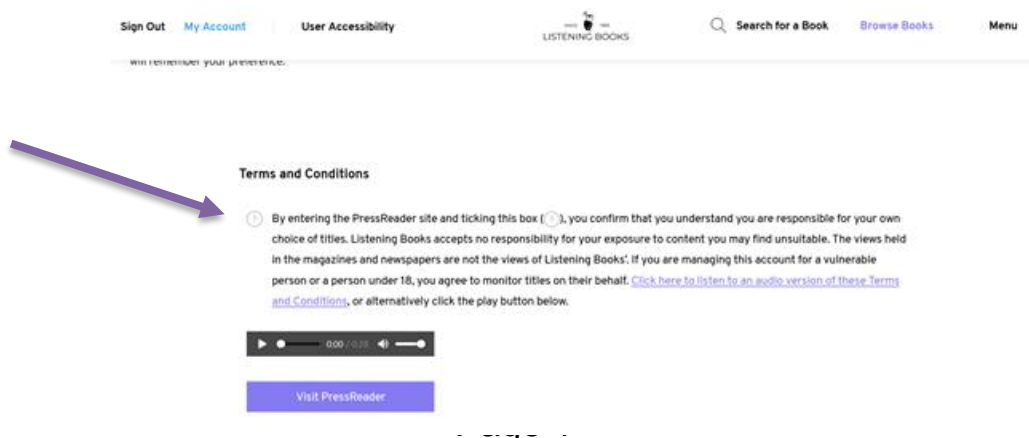

How to Access PressReader

The newspaper and magazine service provided by PressReader can be accessed by following these steps.

1. Login to your account at www.listening-books.org.uk, scroll down and select **Newspapers and Magazines** from your account menu

2. You will be redirected to the entry page. Scroll down the page to review the Terms and Conditions, which you will need to agree to before accessing the service. Select the small question mark symbol to do so.